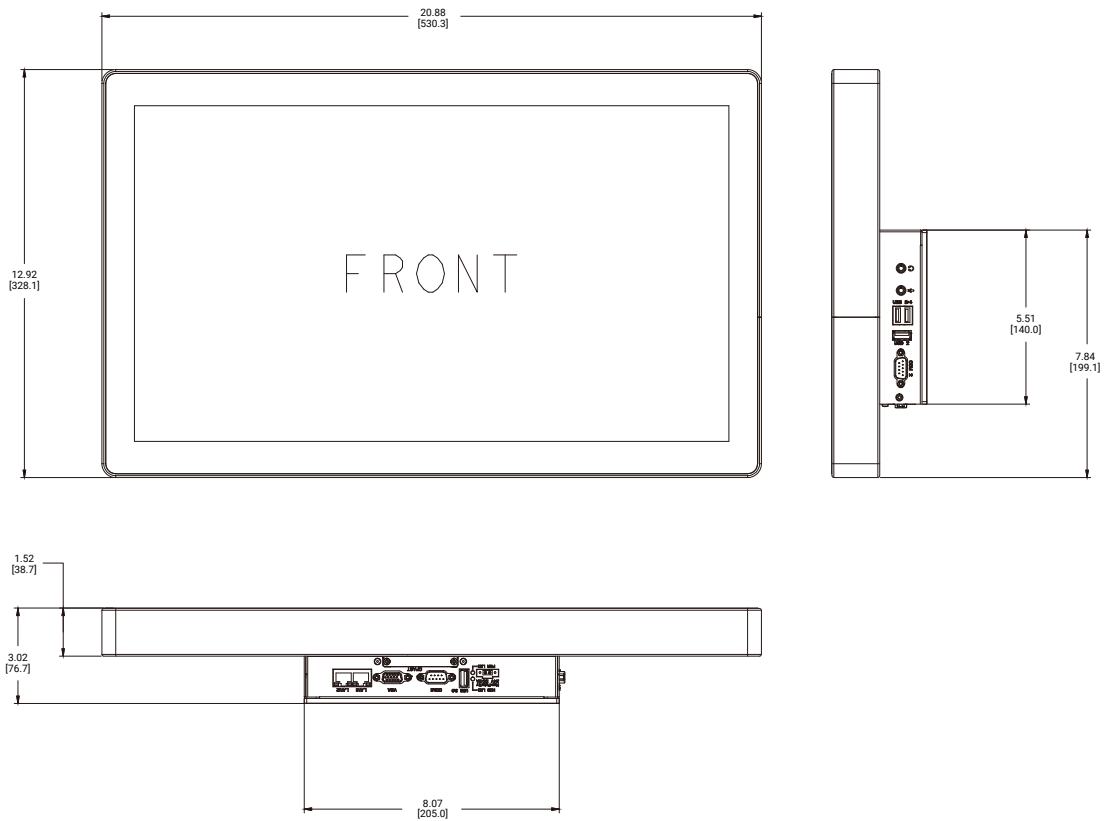

ARP-3821BP-E01-007

VESA Mount Web Client Panel PC with 21.5 inch PCAP Touch Screen

Features

- 21.5" LCD, 1920 x 1080 Resolution
- Projected Capacitive Touch Screen
- VESA Mount / Wall Mount
- Intel Celeron J1900 @ 1.99GHz / Atom E3845 @ 1.91GHz CPU
- 4GB DDR3 SO-DIMM
- Dual Gigabit Ethernet
- 2 x RS-232/422/485 BIOS Selectable
- 1 x USB 3.0, 3 x USB 2.0 ports
- Line Out, Mic In
- ThinManager Ready

Dimension Drawing

Model Name: ARP-3821BP-E01

Size Unit: inch(mm)

Ordering Information

Item	ARP-3821BP-E01-007
LCD Display	21.5" LCD / 1920 x 1080
Touch Screen	Projected Capacitive
Enclosure	White Color
CPU	Intel Celeron J1900 @ 1.99GHz / Atom E3845 @ 1.91GHz CPU
Memory	4GB DDR3
Storage	N/A
Remote Boot	ThinManager Ready
Power Supply	110/220VAC Input Power Adaptor